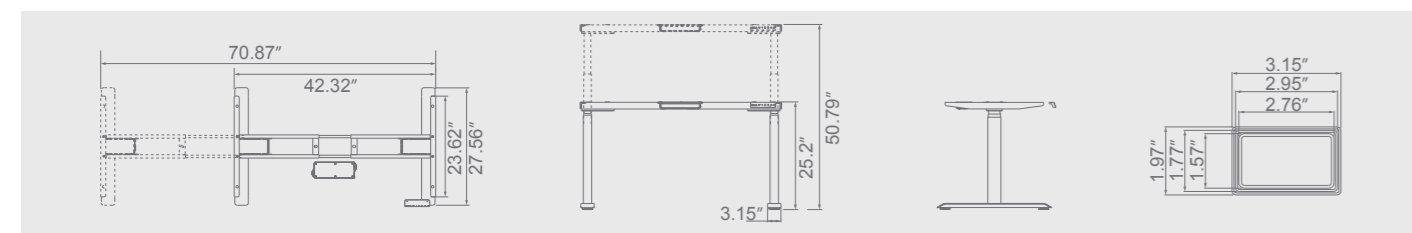

Dual Beam Dual Motor Rectangle Tube 3-Stage Height Adjustable Desk Frame

IN STOCK
AK2YJYT-TYZB3 HOT

- Frame Size: 42.32"-70.87"
- Height Range: 25.2"-50.79"
- Digital Display Height: 25.98"-51.57"
- Speed: 1.26"/s
- Load: 265lbs

Integrated Hand Control

WP-H94
1/2/3/4
Memory Function Digit Display

Anti-Collision

Color:

Single Beam Single Motor Rectangle Tube 2-Stage Height Adjustable Desk Frame

FOB from Malaysia 6 weeks lead time.

AK-LCSM02ST-M60-1

- Frame Size: 32.68"-51.97"
- Height Range: 27.36"-46.26"
- Speed: 0.79"/s
- Load: 132lbs

Integrated Hand Control

WP-H91
1/2/3/4
Memory Function Digit Display

Anti-Collision

Color:

Dual Beam Dual Motor Square Tube 2-Stage Height Adjustable Desk Frame

WP-H94
1/2/3/4
Memory Function Digit Display

Anti-Collision

Color:

Dual Beam Triple Motor Rectangle Tube 3-Stage Height Adjustable Desk Frame

IN STOCK
AK3YJYT-TYZF3(90°) HOT

- Frame Size: 42.32"-70.87"
- Height Range: 25.2"-50.79"
- Digital Display Height: 25.98"-51.57"
- Speed: 1.5"/s
- Load: 330lbs