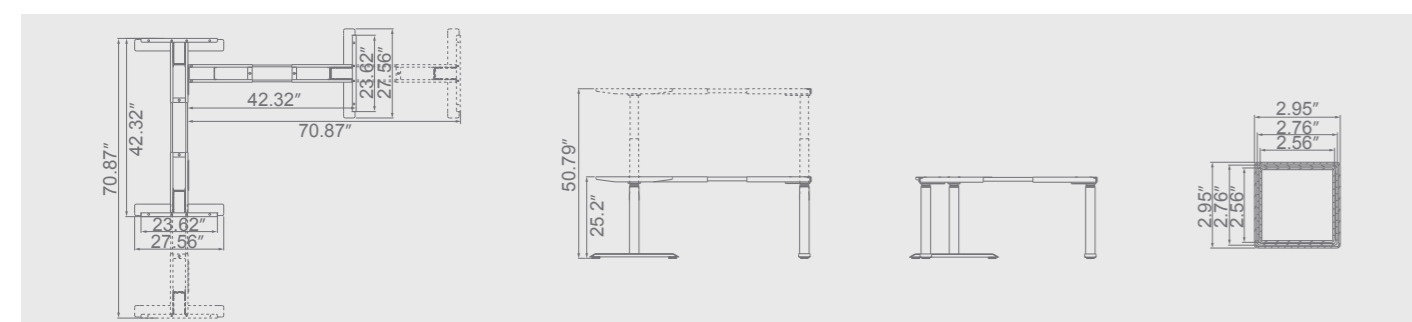

Independent Hand Control

WP-H28A
1/2/3/4
Memory Function Digit Display

Bluetooth (optional) USB

Anti-Collision

Color: