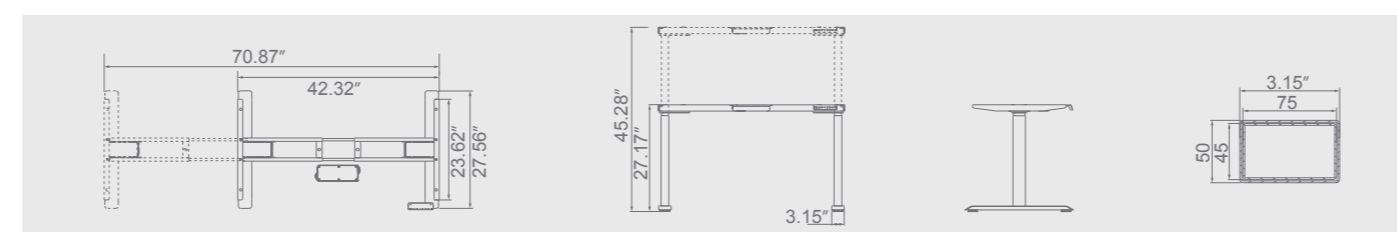

AK2YJYT-TYZB2

- Frame Size: 42.32"-70.87"
- Height Range: 27.17"-45.28"
- Digital Display Height: 27.95"-46.06"
- Speed: 1.26"/s
- Load: 265lbs

Integrated Hand Control

WP-H94
1/2/3/4
Memory Function Digit Display

Anti-Collision

Color:

Dual Beam Dual Motor Square Tube 3-Stage Height Adjustable Desk Frame

FOB from Malaysia 6 weeks lead time.

AK2YJYT-TYZF3

- Frame Size: 42.32"-70.87"
- Height Range: 25.2"-50.79"
- Digital Display Height: 25.98"-51.57"
- Speed: 1.5"/s
- Load: 265lbs