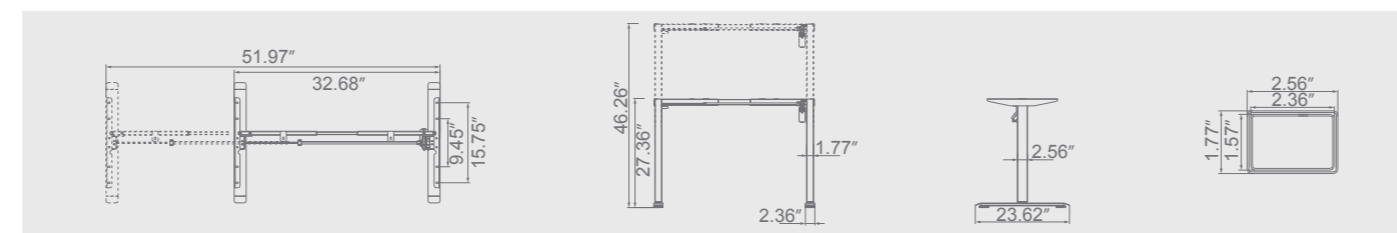

Dual Beam Dual Motor Rectangle Tube 3-Stage Height Adjustable Desk Frame

IN STOCK
AK2YJYT-TYZB3 HOT

- Frame Size: 42.32"-70.87"
- Height Range: 25.2"-50.79"
- Digital Display Height: 25.98"-51.57"
- Speed: 1.26"/s
- Load: 265lbs

- Frame Size: 32.68"-51.97"
- Height Range: 27.36"-46.26"
- Speed: 0.79"/s
- Load: 132lbs

Integrated Hand Control

WP-H91
1/2/3/4
Memory Function Digit Display

Anti-Collision

Color:

Dual Beam Dual Motor Square Tube 2-Stage Height Adjustable Desk Frame

FOB from Malaysia 6 weeks lead time.

AK2YJYT-TYZF2

- Frame Size: 42.32"-70.87"
- Height Range: 27.17"-45.28"
- Digital Display Height: 27.95"-46.06"
- Speed: 1.26"/s
- Load: 265lbs

Integrated Hand Control

WP-H94
1/2/3/4
Memory Function Digit Display

Anti-Collision

Color:

Dual Beam Triple Motor Rectangle Tube 3-Stage Height Adjustable Desk Frame

IN STOCK
AK3YJYT-TYZF3(90°) HOT

- Frame Size: 42.32"-70.87"
- Height Range: 25.2"-50.79"
- Digital Display Height: 25.98"-51.57"
- Speed: 1.5"/s
- Load: 330lbs