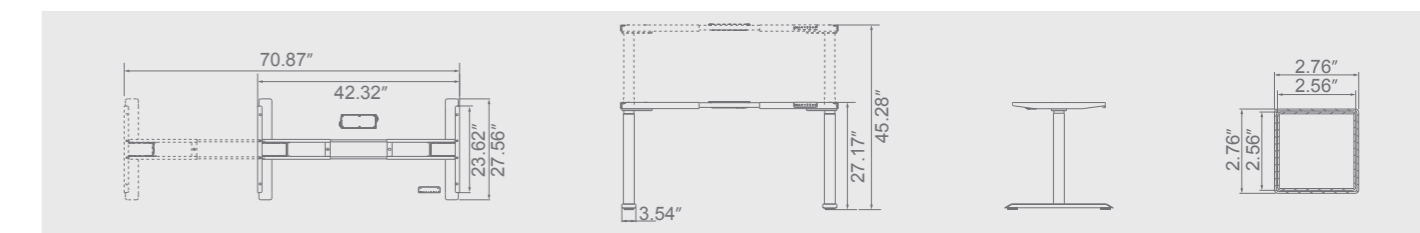

Dual Beam Dual Motor Rectangle Tube 3-Stage Height Adjustable Desk Frame

IN STOCK
AK2YJYT-TYZB3 HOT

- Frame Size: 42.32"-70.87"
- Height Range: 25.2"-50.79"
- Digital Display Height: 25.98"-51.57"
- Speed: 1.26"/s
- Load: 265lbs

- Frame Size: 32.68"-51.97"
- Height Range: 27.36"-46.26"
- Speed: 0.79"/s
- Load: 132lbs

Integrated Hand Control

WP-H91
1/2/3/4
Memory Function Digit Display

Anti-Collision

Color:

Dual Beam Dual Motor Square Tube 2-Stage Height Adjustable Desk Frame

FOB from Malaysia 6 weeks lead time.

AK2YJYT-TYZF2

- Frame Size: 42.32"-70.87"
- Height Range: 27.17"-45.28"
- Digital Display Height: 27.95"-46.06"
- Speed: 1.26"/s
- Load: 265lbs

Integrated Hand Control

WP-H94
1/2/3/4
Memory Function Digit Display

Anti-Collision

Color:

Dual Beam Triple Motor Rectangle Tube 3-Stage Height Adjustable Desk Frame

IN STOCK
AK3YJYT-TYZF3(90°) HOT

- Frame Size: 42.32"-70.87"
- Height Range: 25.2"-50.79"
- Digital Display Height: 25.98"-51.57"
- Speed: 1.5"/s
- Load: 330lbs