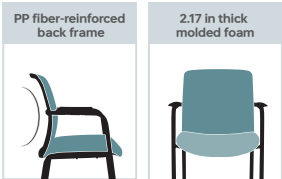

Carton Length	27.56
Carton Width	20.08
Carton Height	24.41

Product Features:

- PP fixed armrest
- 2.17 in thick molded foam
- Weight capacity in pounds: 300

Material Details:

- Frame: PP
- Seat: Molded foam
- Cushion Thickness: 2.17 in
- Back Fabric: YM99 Series
- Seat Fabric: OS-300 Series

Ergonomic Functions:

Back Fabric:

Seat Fabric:

*Special Order Seat Fabric
Min Qty: 20 Lead Time: 10-week