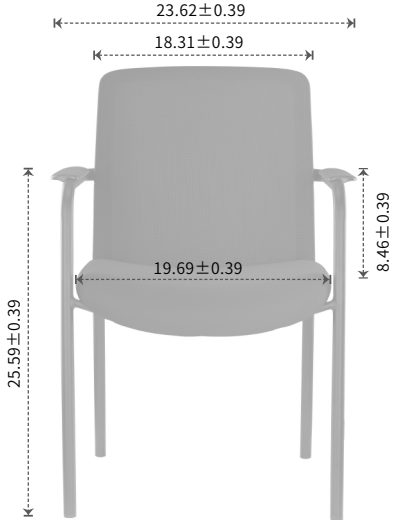

Model: CH-569C1

6-Year Warranty

Unit: inch

Product Dimensions:

Product Size	D22.83*W23.62*H33.86
Back Width	18.31±0.39
Seat Width	19.69±0.39
Seat to Arm	8.46±0.39
Floor to Arm	25.59±0.39

Shipping Dimensions:

Carton Length	27.56
Carton Width	20.08
Carton Height	24.41

Product Features:

- PP fixed armrest
- 2.17 in thick molded foam
- Weight capacity in pounds: 300

Material Details:

- Frame: PP
- Seat: Molded foam
- Cushion Thickness: 2.17 in
- Back Fabric: YM99 Series
- Seat Fabric: OS-300 Series

Ergonomic Functions:

Back Fabric:

Seat Fabric:

*Special Order Seat Fabric
Min Qty: 20 Lead Time: 10-week